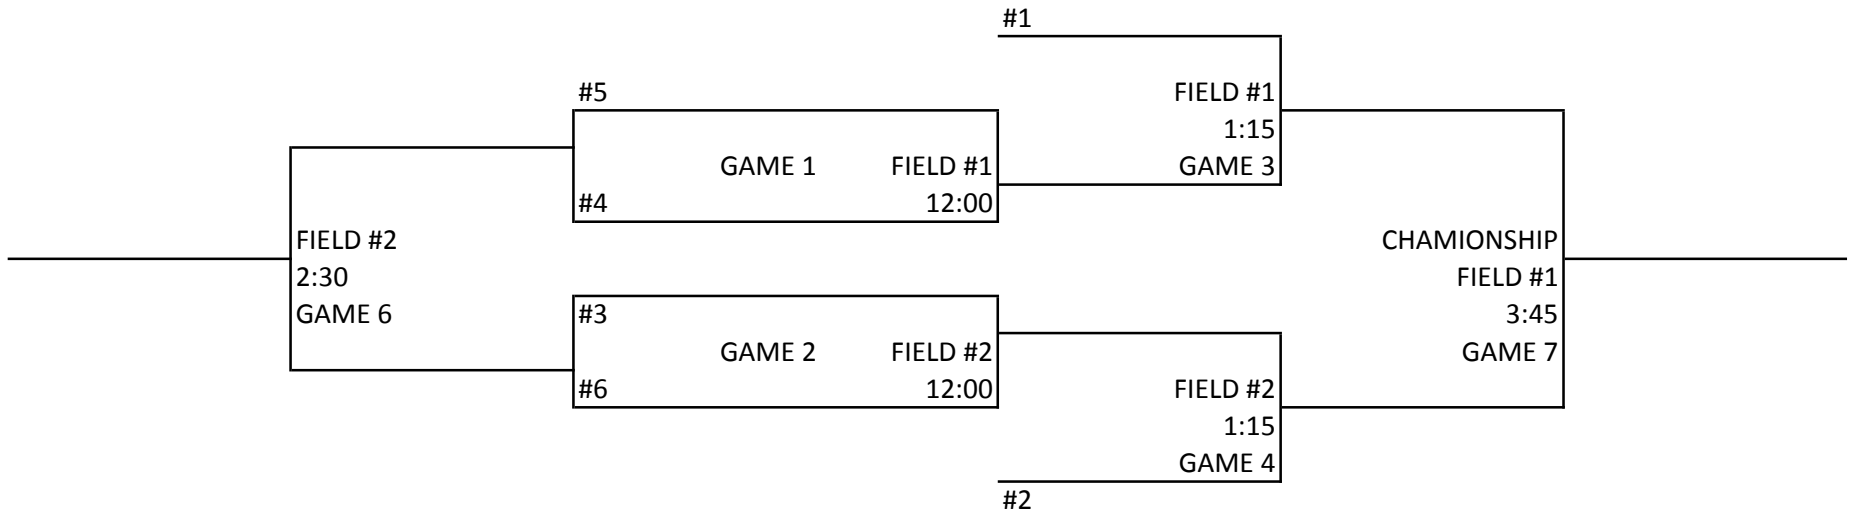

#1)
#2)
#3)
#4)
#5)
#6)